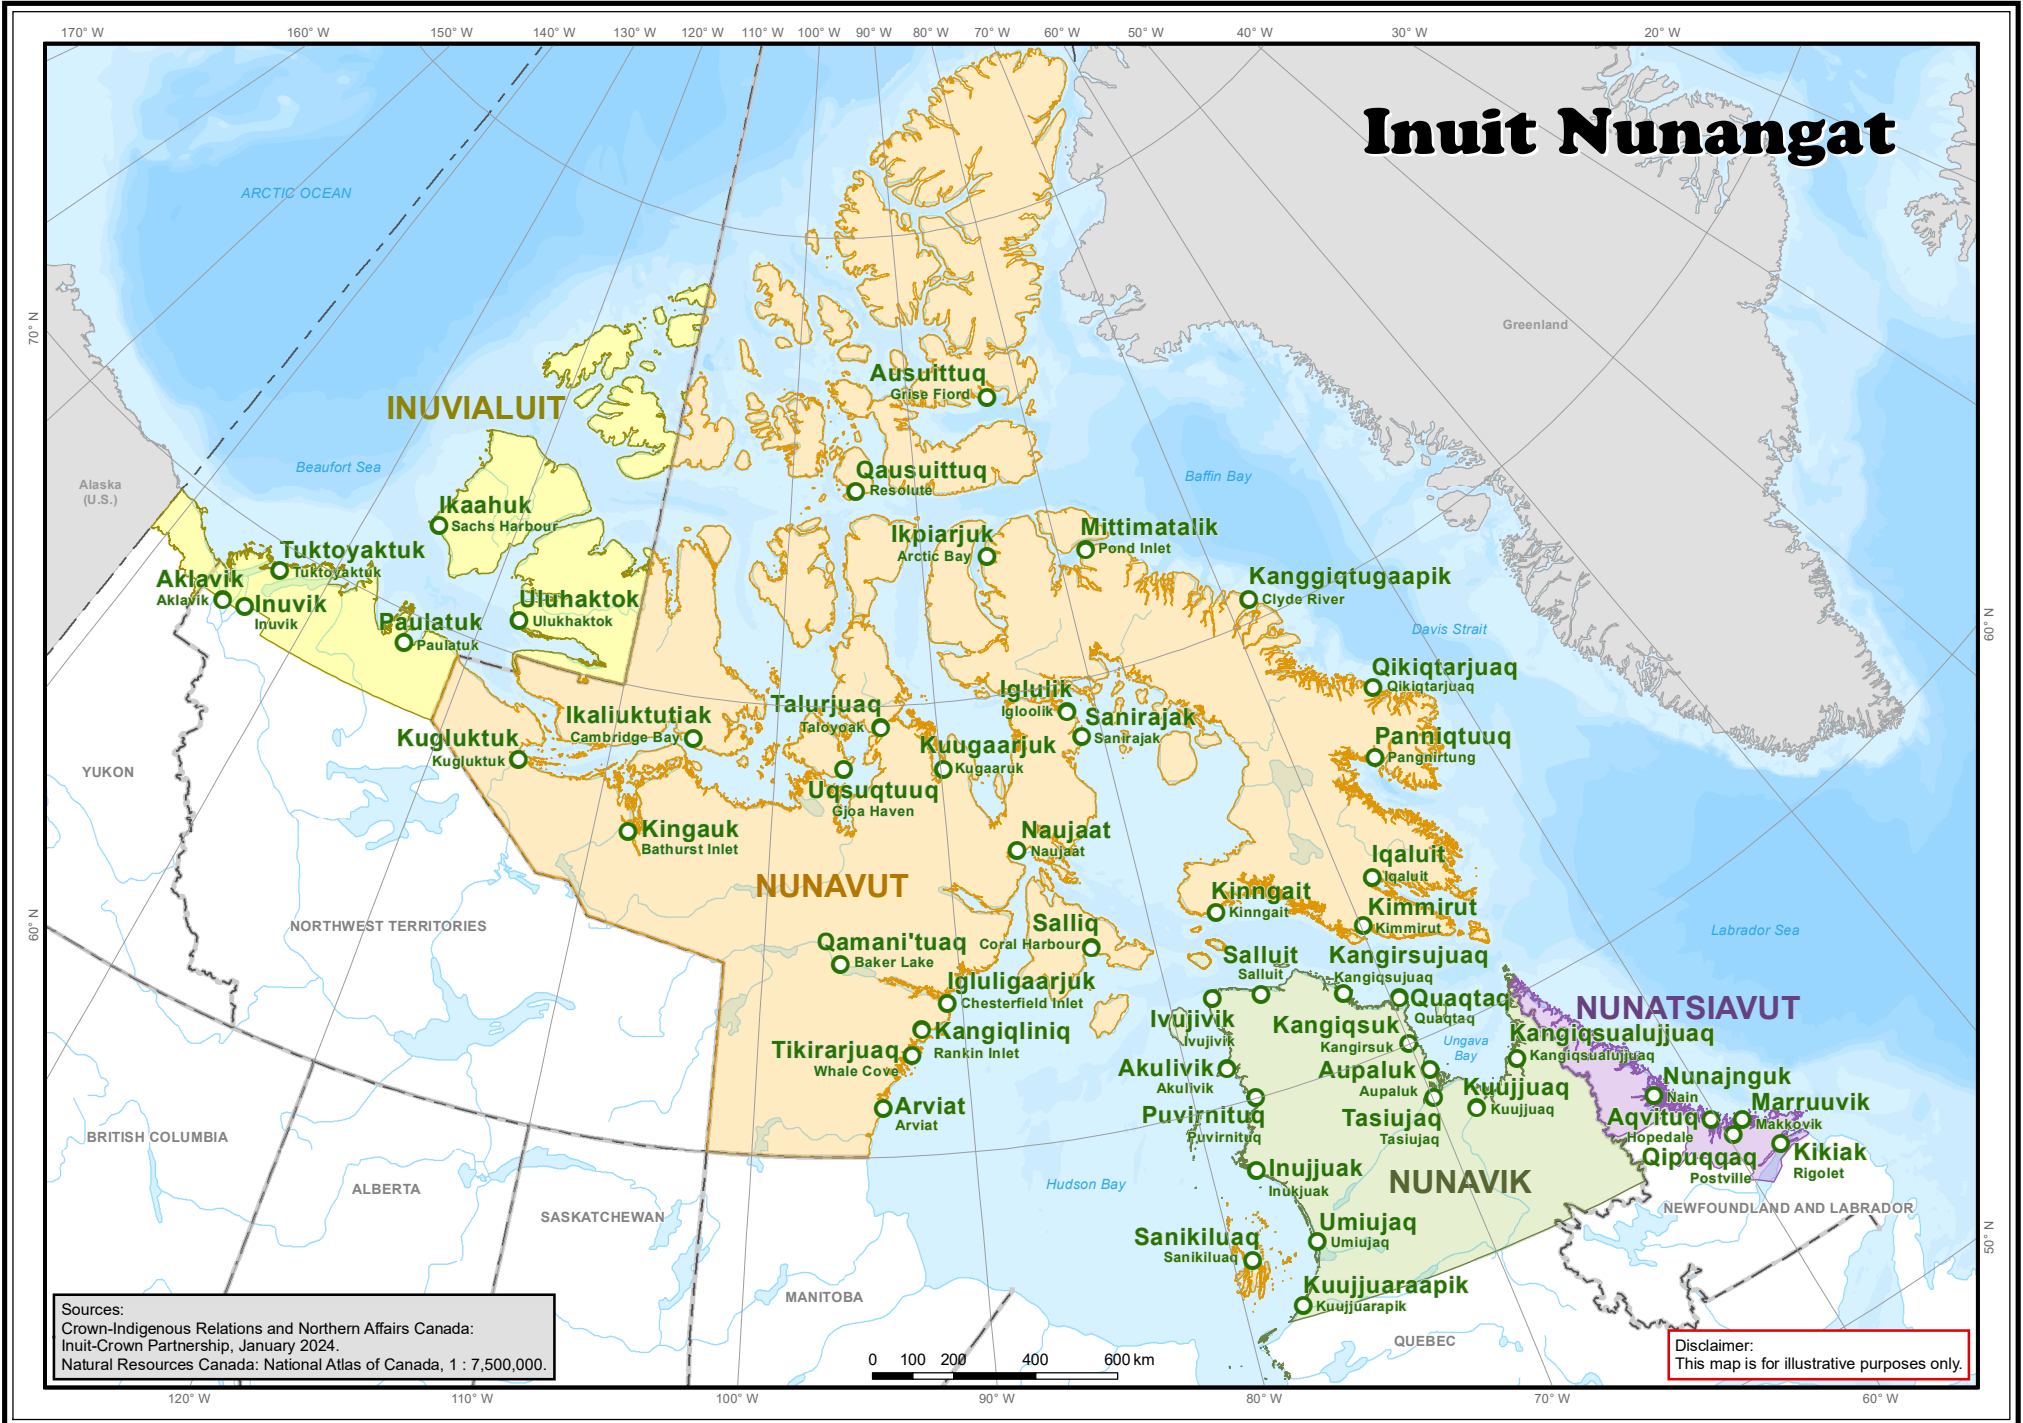

Inuit Nunangat

Sources:
 Crown-Indigenous Relations and Northern Affairs Canada:
 Inuit-Crown Partnership, January 2024.
 Natural Resources Canada: National Atlas of Canada, 1 : 7,500,000.

Disclaimer:
 This map is for illustrative purposes only.