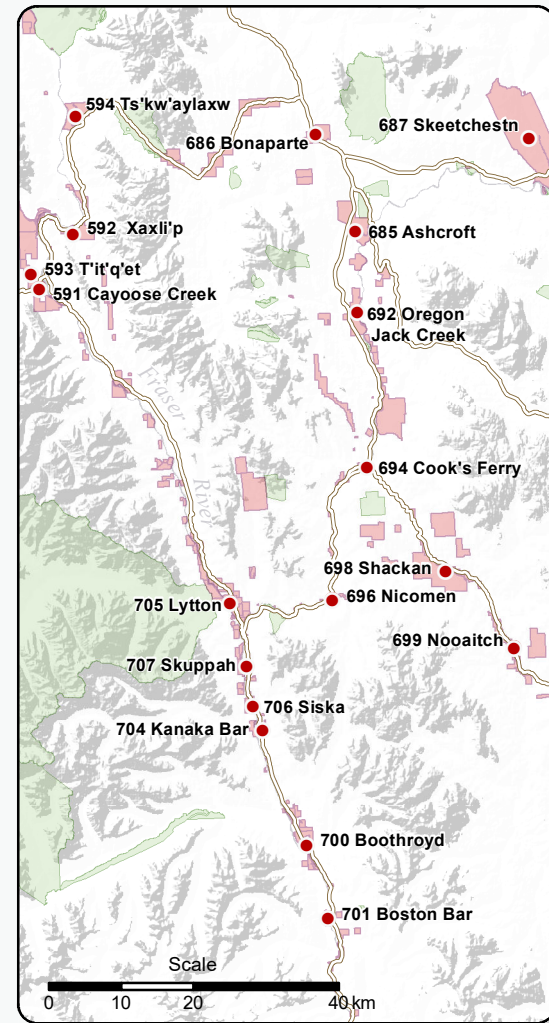

First Nations in British Columbia

- Location of First Nation's Main Community
- Indian Reserve
- City or Town
- Park and Protected Area

Inset 1

Inset 2