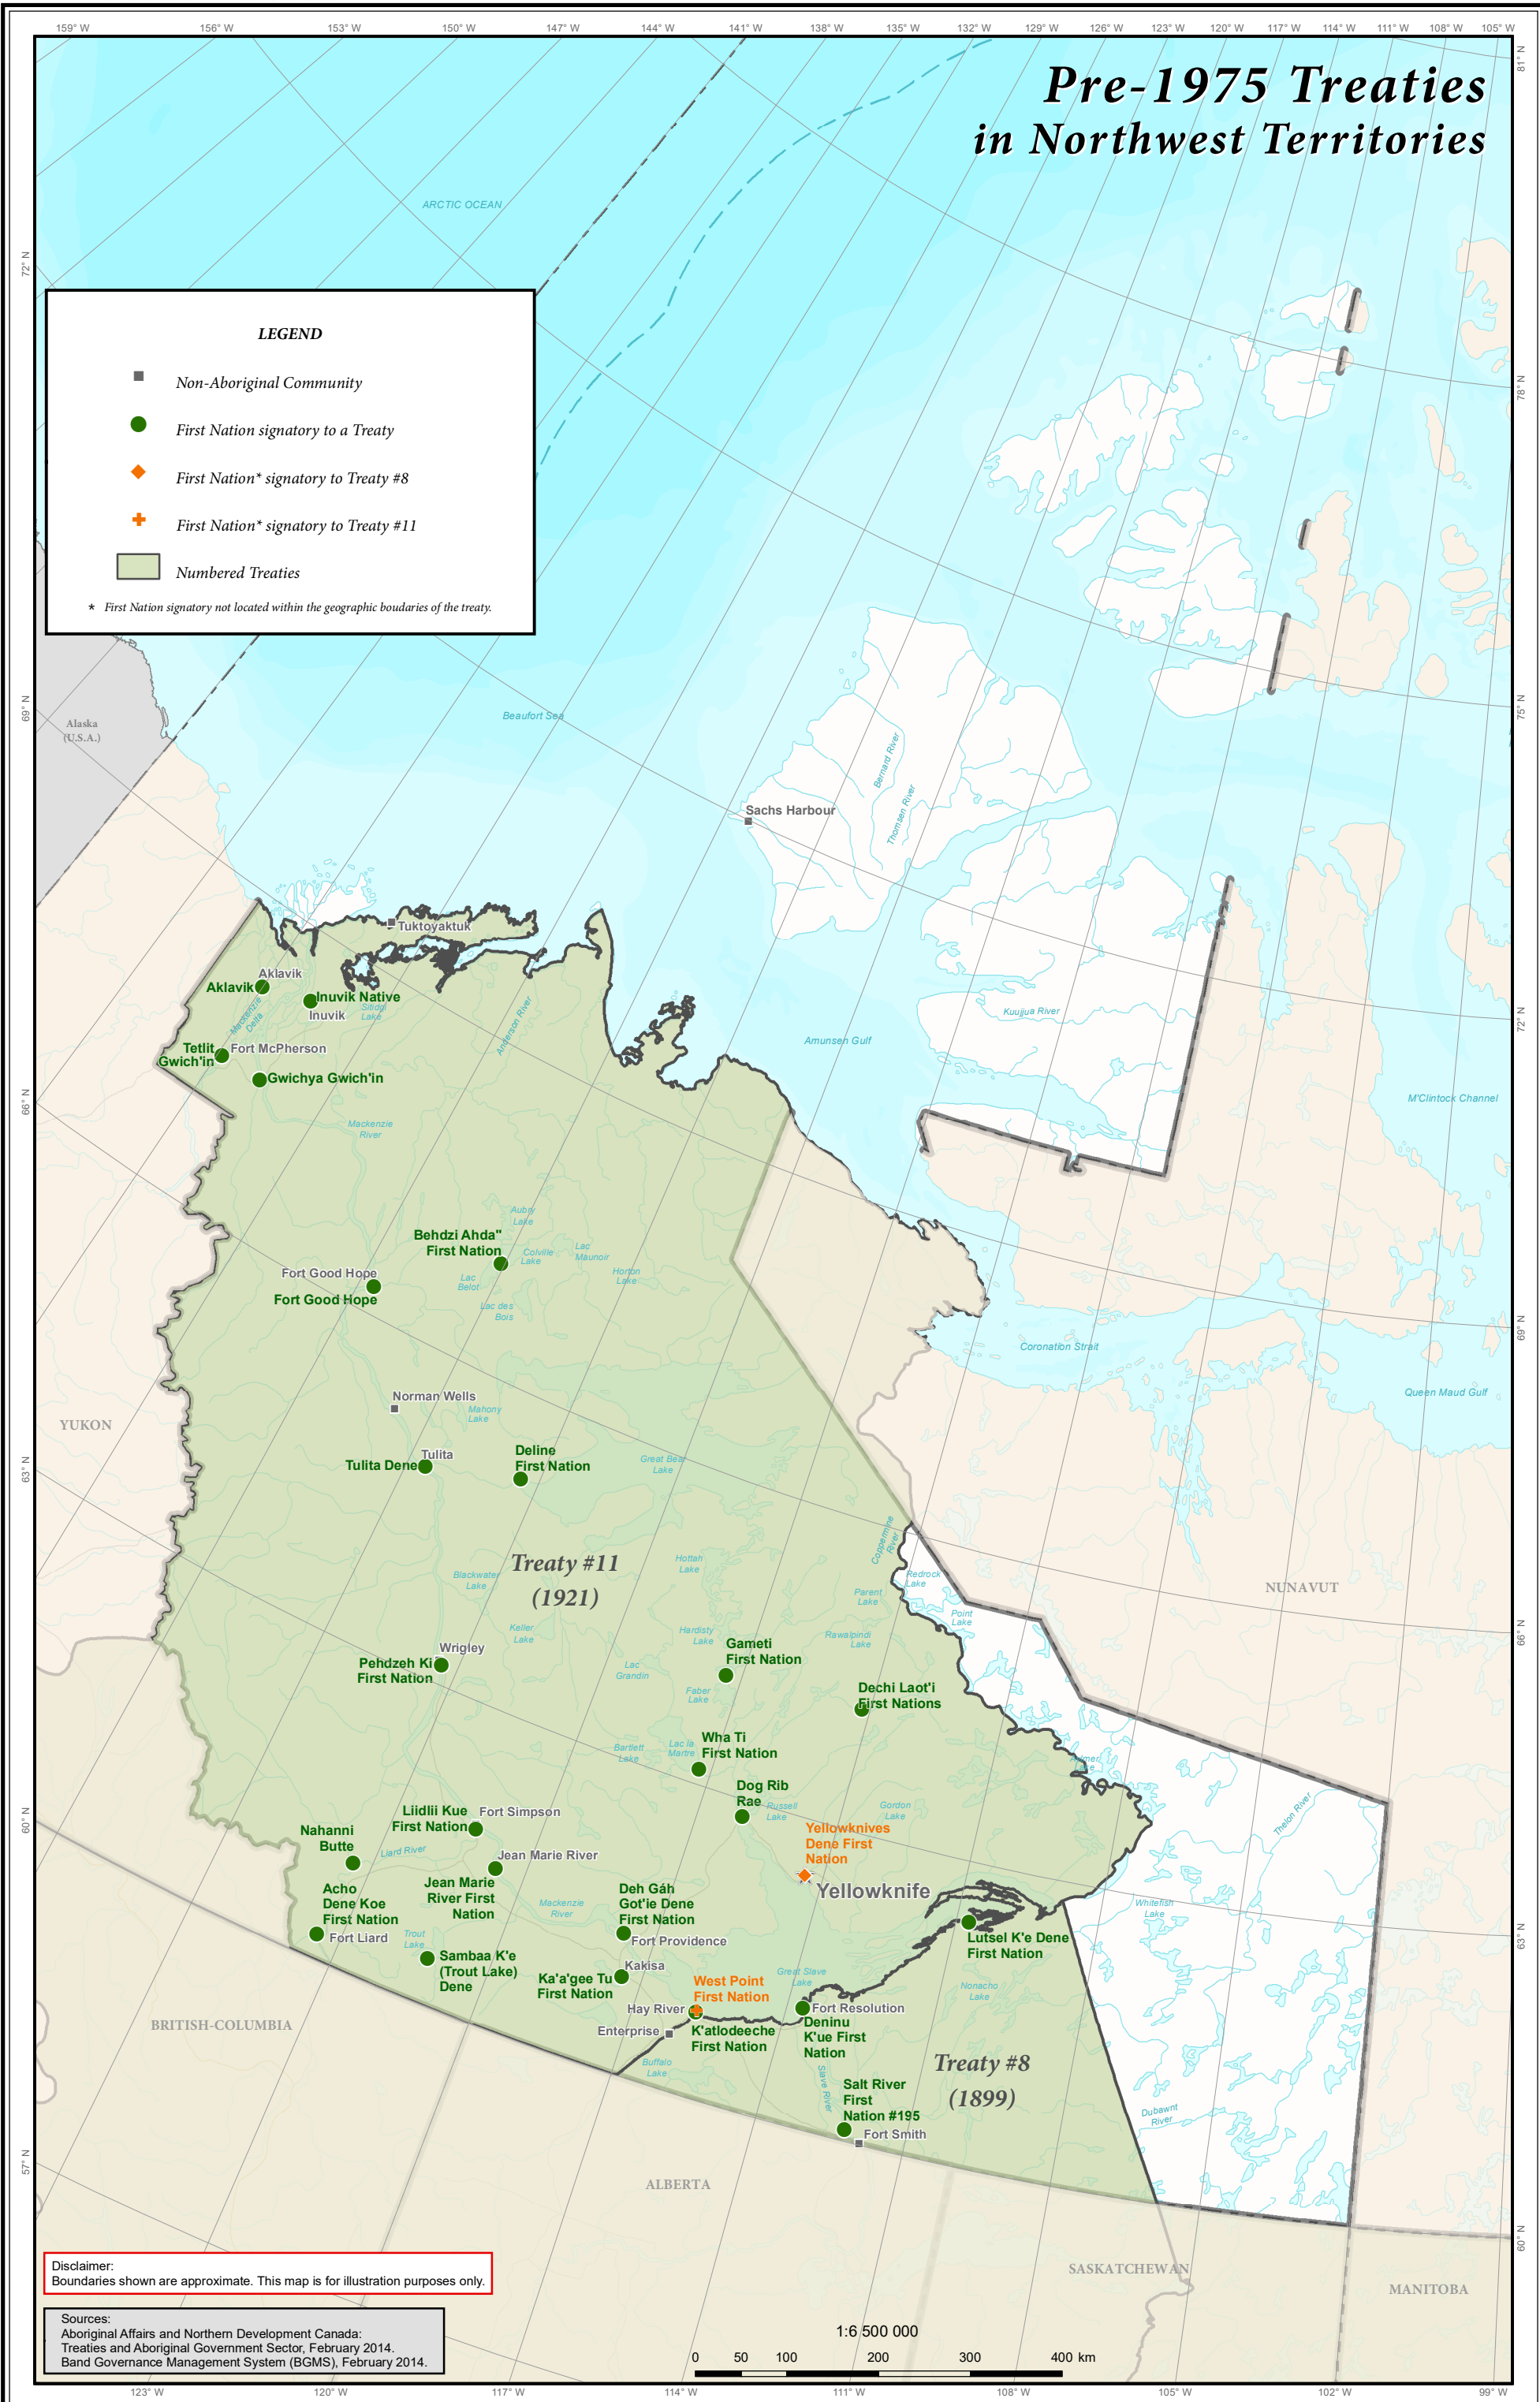

Pre-1975 Treaties in Northwest Territories

LEGEND

- Non-Aboriginal Community
- First Nation signatory to a Treaty
- ◆ First Nation* signatory to Treaty #8
- ⊕ First Nation* signatory to Treaty #11
- Numbered Treaties

* First Nation signatory not located within the geographic boundaries of the treaty.

Disclaimer: Boundaries shown are approximate. This map is for illustration purposes only.

Sources: Aboriginal Affairs and Northern Development Canada; Treaties and Aboriginal Government Sector, February 2014; Band Governance Management System (BGMS), February 2014.