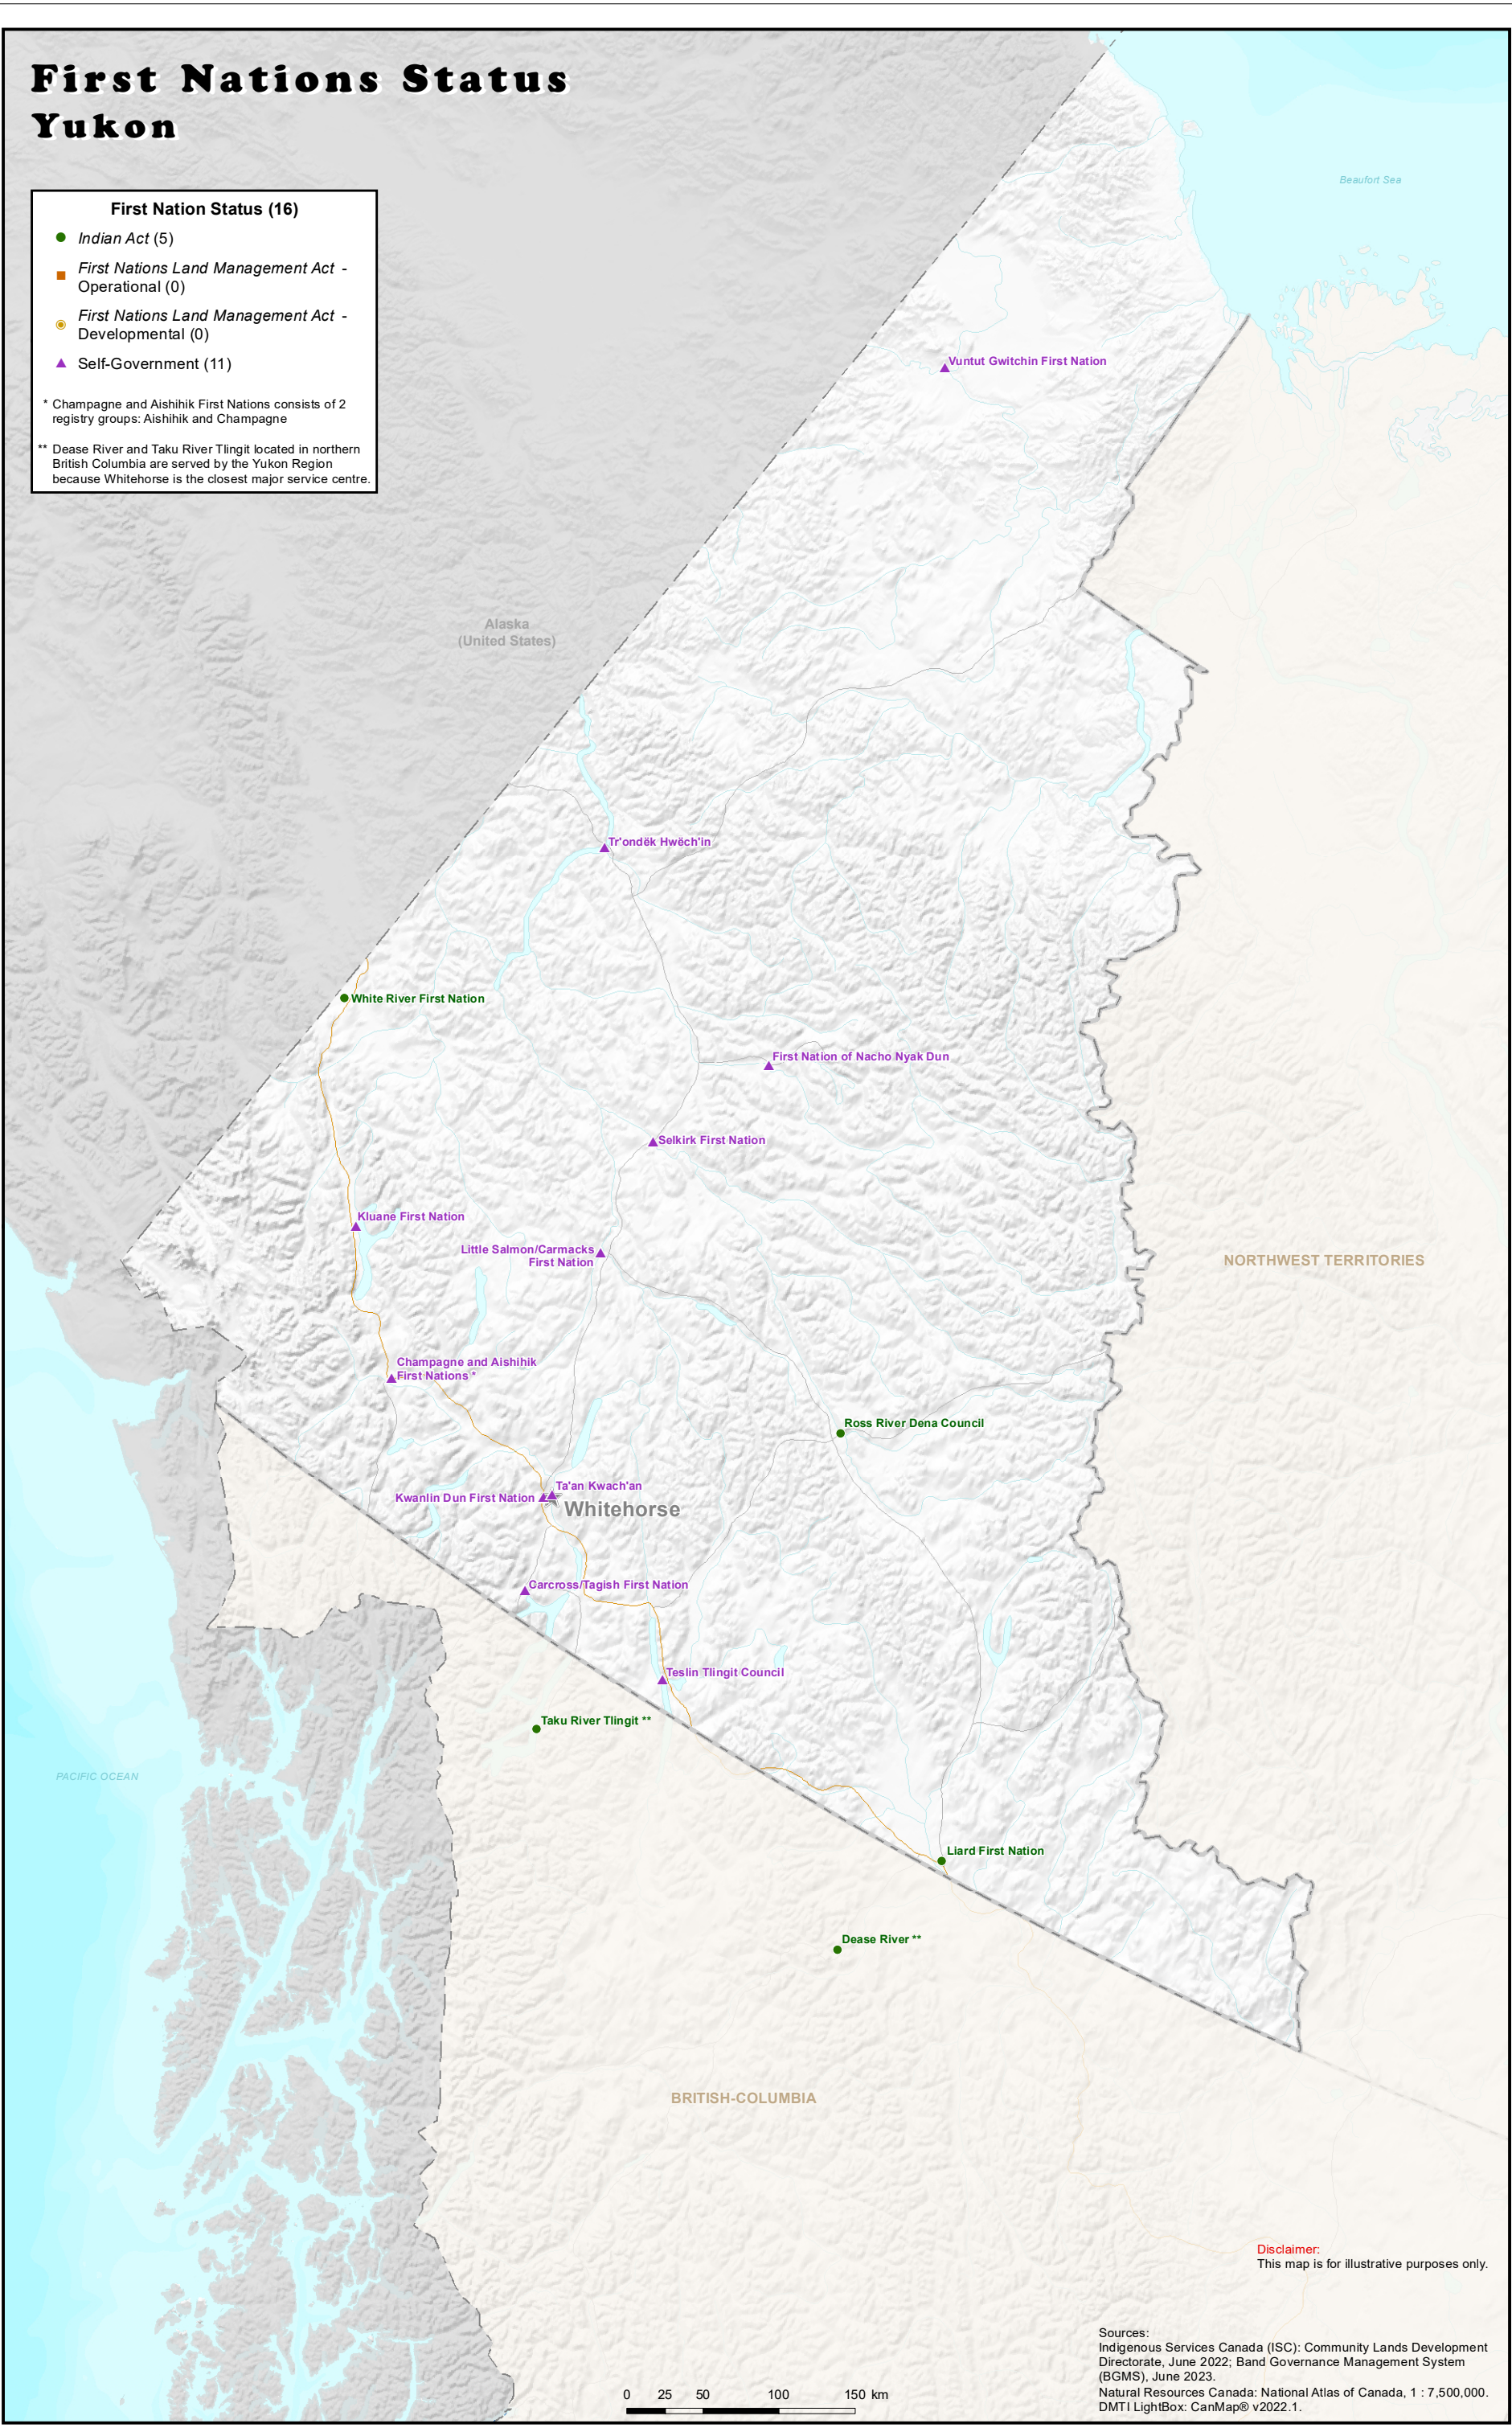

# First Nations Status Yukon

**First Nation Status (16)**

- Indian Act (5)
- First Nations Land Management Act - Operational (0)
- First Nations Land Management Act - Developmental (0)
- ▲ Self-Government (11)

\* Champagne and Aishihik First Nations consists of 2 registry groups: Aishihik and Champagne

\*\* Dease River and Taku River Tlingit located in northern British Columbia are served by the Yukon Region because Whitehorse is the closest major service centre.

**Disclaimer:**  
This map is for illustrative purposes only.

Sources:  
Indigenous Services Canada (ISC): Community Lands Development Directorate, June 2022; Band Governance Management System (BGMS), June 2023.  
Natural Resources Canada: National Atlas of Canada, 1 : 7,500,000.  
DMTI LightBox: CanMap® v2022.1.